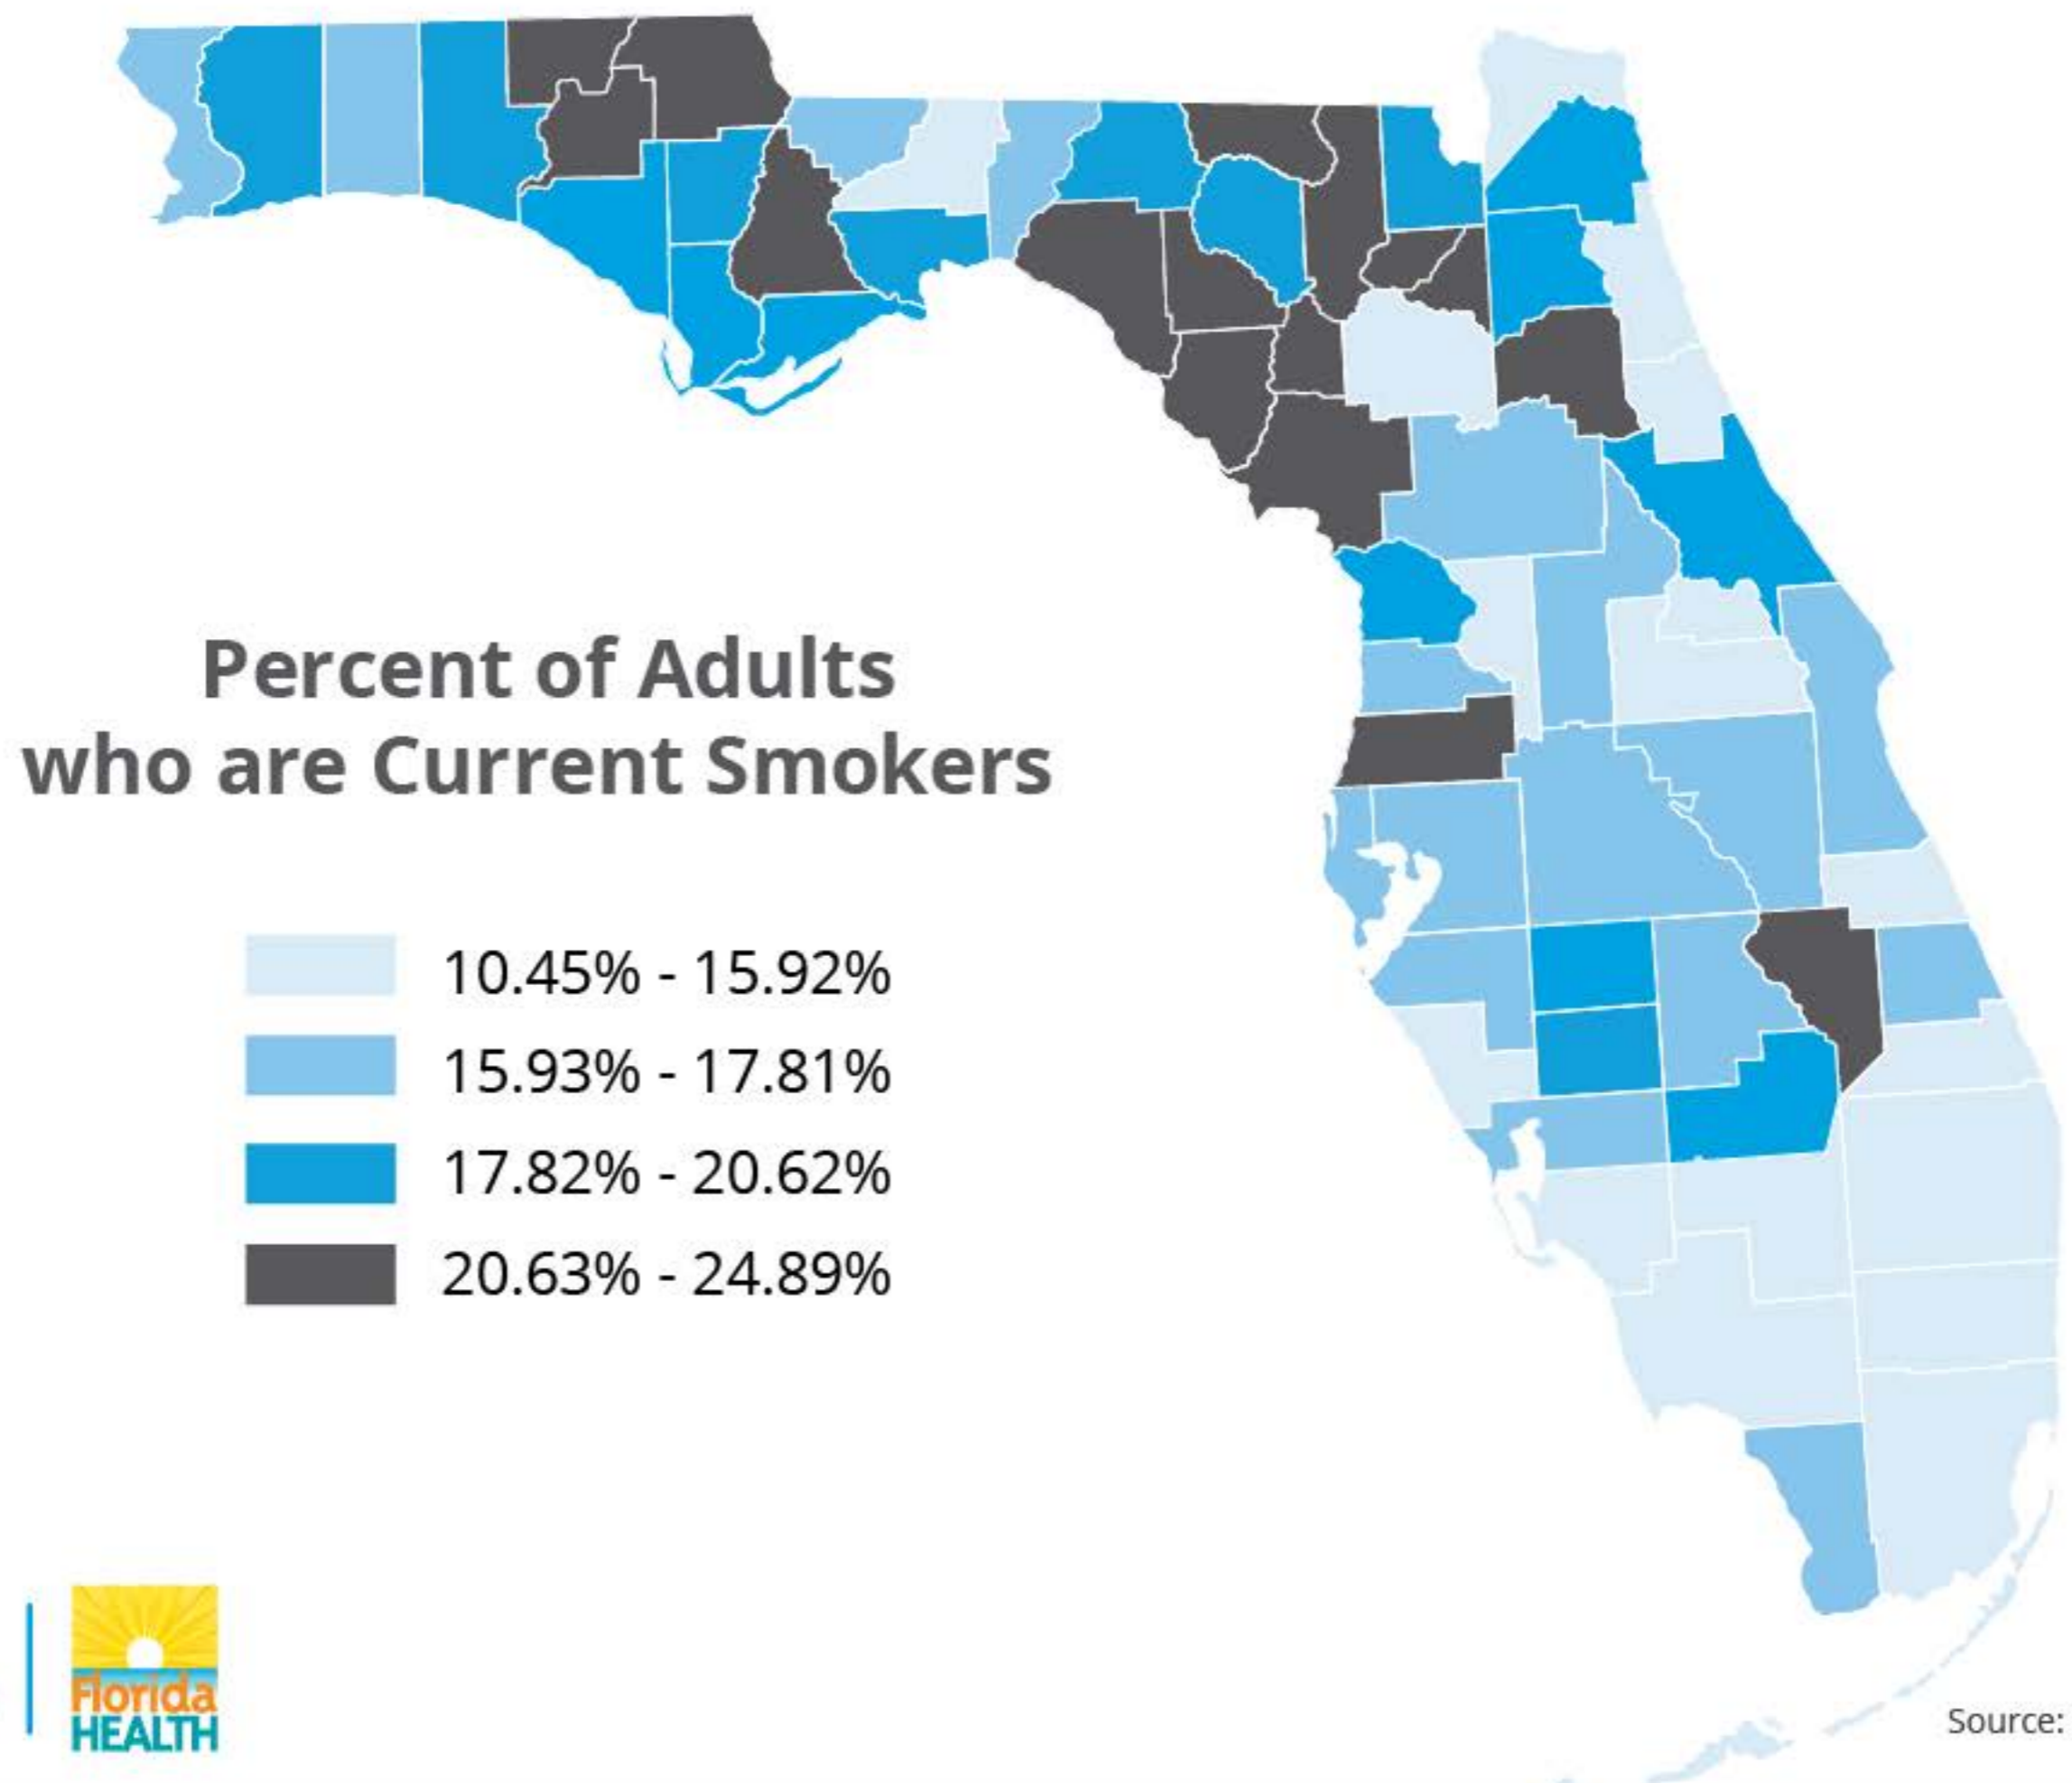

Average Adult Cigarette Smoking Rate 15.5% Statewide Yet Rates Vary Among Counties

Source: County Health Rankings